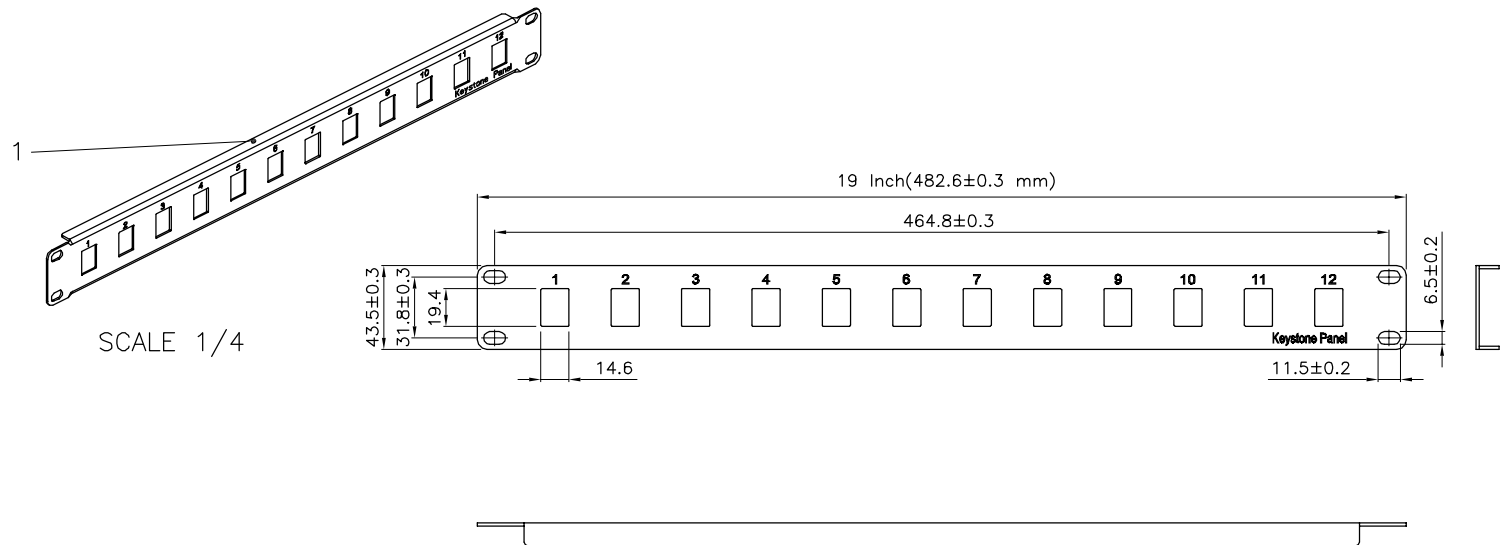

NOTE: ALL MATERIAL COMPLIANT ROHS STANDARD

REVISION INFORMATION			
Rev.	Rev. Date	Modified By	Brief Description

SCALE 1/4

Specification :

Material :

1. Panel : SPCC, 1.5 mm thickness with Black color painted.

**COMMODITY
CABLES, INC.**
www.commoditycables.com

NO.	PART NAME	SPECIFICATION DESCRIPTION	QTY	UNIT
③				
②				
①				

DRAWN BY	DATE: 2012/08/25	DESCRIPTION: 1U 19" 12port Blank Panel for Keystone Jack
CHECKED BY	SHEET 1 of 1	ITEM NO.
APPROVED BY	SCALE 1:3	REV. 00
	UNIT: mm	